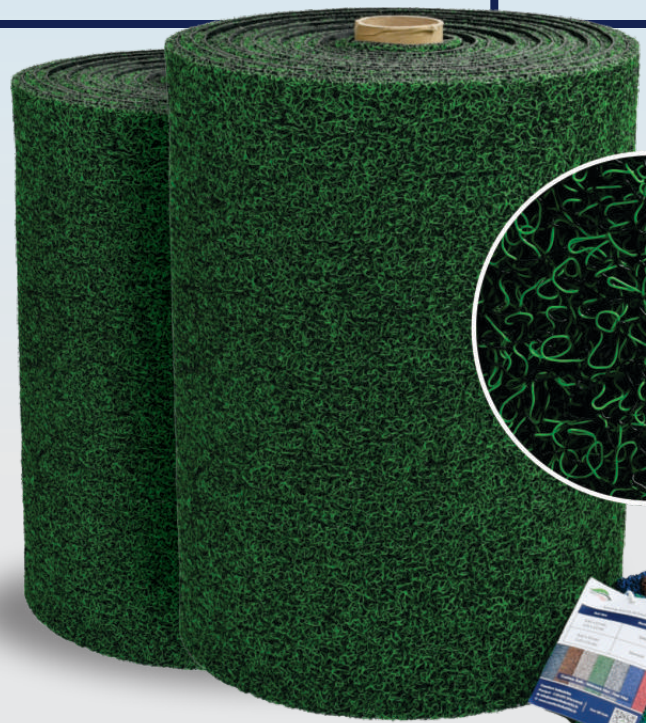

Committed to **Quality.**
Committed to **you.**

CUSHION MAT

COLOUR RANGE

Model	Thickness	Backing Type	Roll Size
ALTO	10 -11 mm ± 1	Diamond/Spike	0.61 x 12 mtr. (Spike) 0.61 x 15 mtr. (Diamond) 1.22 x 12 mtr. 1.22 x 15 mtr.
METO	10 -11 mm ± 1	Coin	0.61 x 15 mtr. (Coin) 1.22 x 15 mtr.
NIMBO	12 -13 mm ± 1	Diamond/Spike	0.61 x 12 mtr. (Diamond/Spike) 1.22 x 12 mtr.
CIRRO	14 -15 mm ± 1	Diamond/Spike	0.61 x 12 mtr. (Diamond/Spike) 1.22 x 12 mtr.
STRATO	18 -19 mm ± 1	Spike	0.61 x 10 mtr. (Diamond/Spike) 1.22 x 10 mtr.

Processed with the best quality material, the multipurpose PVC Cushion Rolls from the house of Comfort come with a solid backing and soft cushion, making it desirable for both indoors and outdoors.

TURF MAT

RED

GREEN

BLUE

GREY

BLACK

Designed to provide an excellent hold, turf rolls are durable, rigid and built to last. Our superior quality combined with this product's wide utility has made it amongst our most successful SKUs.