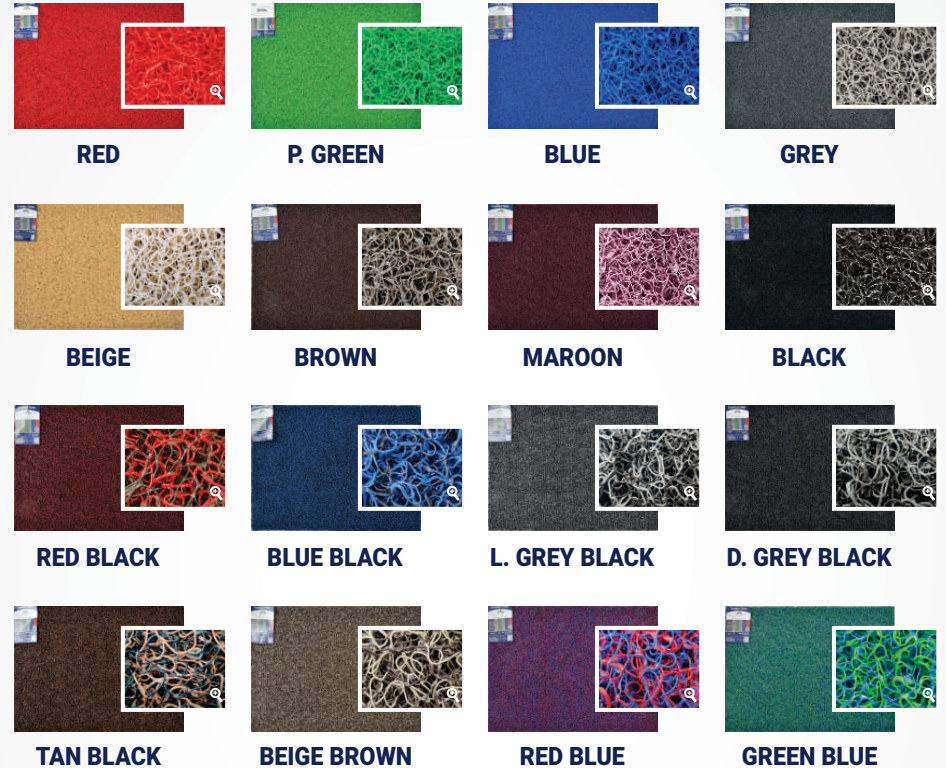

COLOUR RANGE

Model	Thickness	Backing Type	Roll Size
ALTO	10 -11 mm ± 1	Diamond/Spike	0.61 x 12 mtr. (Spike) 0.61 x 15 mtr. (Diamond) 1.22 x 12 mtr. 1.22 x 15 mtr.
METO	10 -11 mm ± 1	Coin	0.61 x 15 mtr. (Coin) 1.22 x 15 mtr.
NIMBO	12 -13 mm ± 1	Diamond/Spike	0.61 x 12 mtr. (Diamond/Spike) 1.22 x 12 mtr.
CIRRO	14 -15 mm ± 1	Diamond/Spike	0.61 x 12 mtr. (Diamond/Spike) 1.22 x 12 mtr.
STRATO	18 -19 mm ± 1	Spike	0.61 x 10 mtr. (Diamond/Spike) 1.22 x 10 mtr.

Processed with the best quality material, the multipurpose PVC Cushion Rolls from the house of Comfort come with a solid backing and soft cushion, making it desirable for both indoors and outdoors.