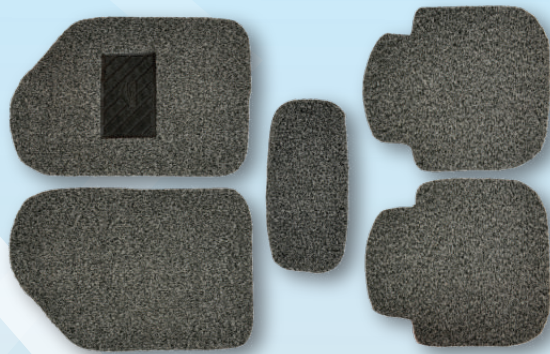

UNIVERSAL CAR SET