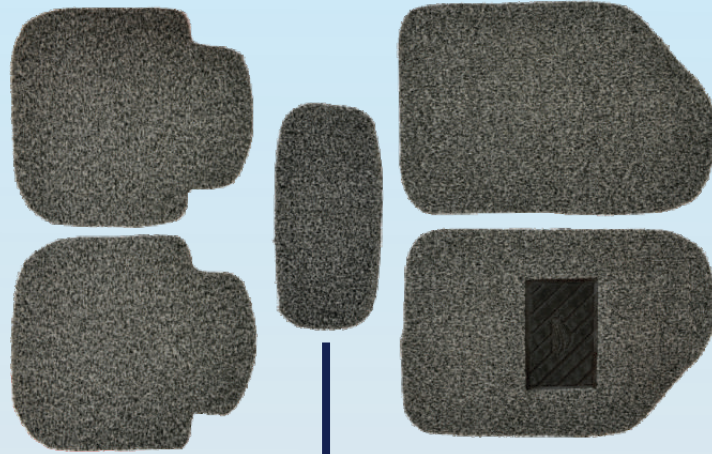

Committed to **Quality.**
Committed to **you.**

CUSHION MAT

COLOUR RANGE

Model	Thickness	Backing Type	Roll Size
ALTO	10 -11 mm ± 1	Diamond/Spike	0.61 x 12 mtr. (Spike) 0.61 x 15 mtr. (Diamond) 1.22 x 12 mtr. 1.22 x 15 mtr.
METO	10 -11 mm ± 1	Coin	0.61 x 15 mtr. (Coin) 1.22 x 15 mtr.
NIMBO	12 -13 mm ± 1	Diamond/Spike	0.61 x 12 mtr. (Diamond/Spike) 1.22 x 12 mtr.
CIRRO	14 -15 mm ± 1	Diamond/Spike	0.61 x 12 mtr. (Diamond/Spike) 1.22 x 12 mtr.
STRATO	18 -19 mm ± 1	Spike	0.61 x 10 mtr. (Diamond/Spike) 1.22 x 10 mtr.

Processed with the best quality material, the multipurpose PVC Cushion Rolls from the house of Comfort come with a solid backing and soft cushion, making it desirable for both indoors and outdoors.

TURF MAT