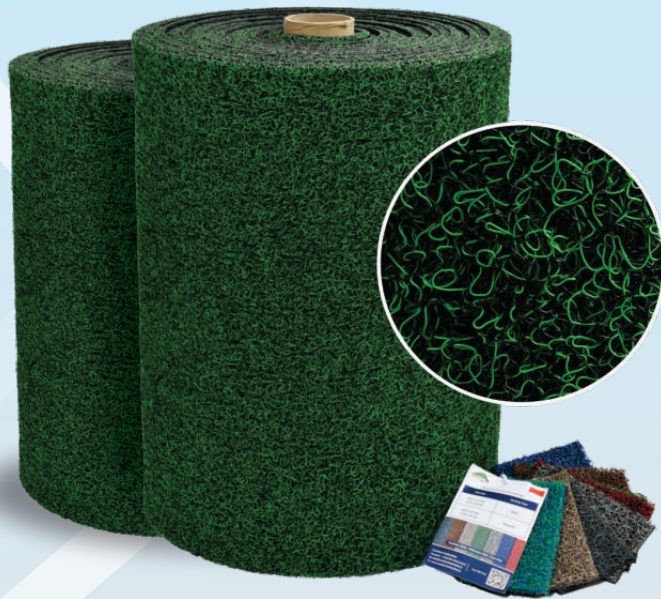

CUSHION MAT